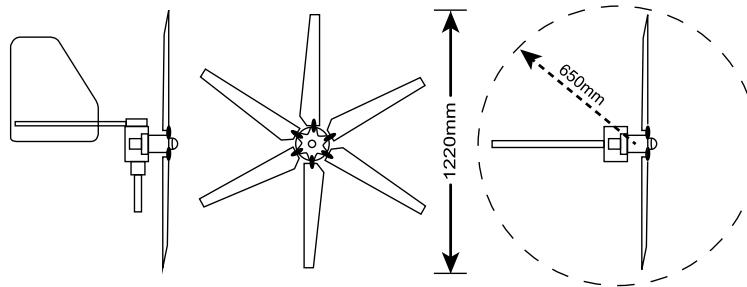

AEROGEN

Model selection

POWER USED Amp/hour Weekly 12V d.c.	AEROGEN MODEL	POWER GENERATED Amp/hour Weekly 12V d.c. (12 knots)
20-75	AERO2GEN	85
70-300	AERO4GEN	300
300-650	AERO6GEN	670

Current/Wind speed

AMPS	AERO2GEN	AERO4GEN	AERO6GEN
30	-	-	45
20	-	60	30
15	-	40	23
10	-	28	20
8	-	25	17
6	-	20	15
5	-	19	14
4	40	17	12
3	33	15	11
2	25	13	10
1	19	10	7.5
0.5	12	8	6.5

AERO6GEN