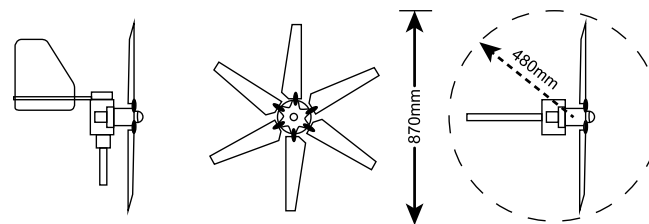

AEROGEN

Model selection

POWER USED Amp/hour Weekly 12V d.c.	AEROGEN MODEL	POWER GENERATED Amp/hour Weekly 12V d.c. (12 knots)
20-75	AERO2GEN	85
70-300	AERO4GEN	300
300-650	AERO6GEN	670

Current/Wind speed

AMPS	AERO2GEN	AERO4GEN	AERO6GEN
30	-	-	45
20	-	60	30
15	-	40	23
10	-	28	20
8	-	25	17
6	-	20	15
5	-	19	14
4	40	17	12
3	33	15	11
2	25	13	10
1	19	10	7.5
0.5	12	8	6.5

AERO6GEN

AERO4GEN

AERO2GEN

Specifications subject to change without previous notice.

Mediterráneo Señales Marítimas, S.L.
Pol. Ind. Mas de Tous - C/ Oslo 12
46185 La Pobla de Vallbona - Valencia SPAIN
+34 96 276 10 22
msm@mesemar.com
www.mesemar.com