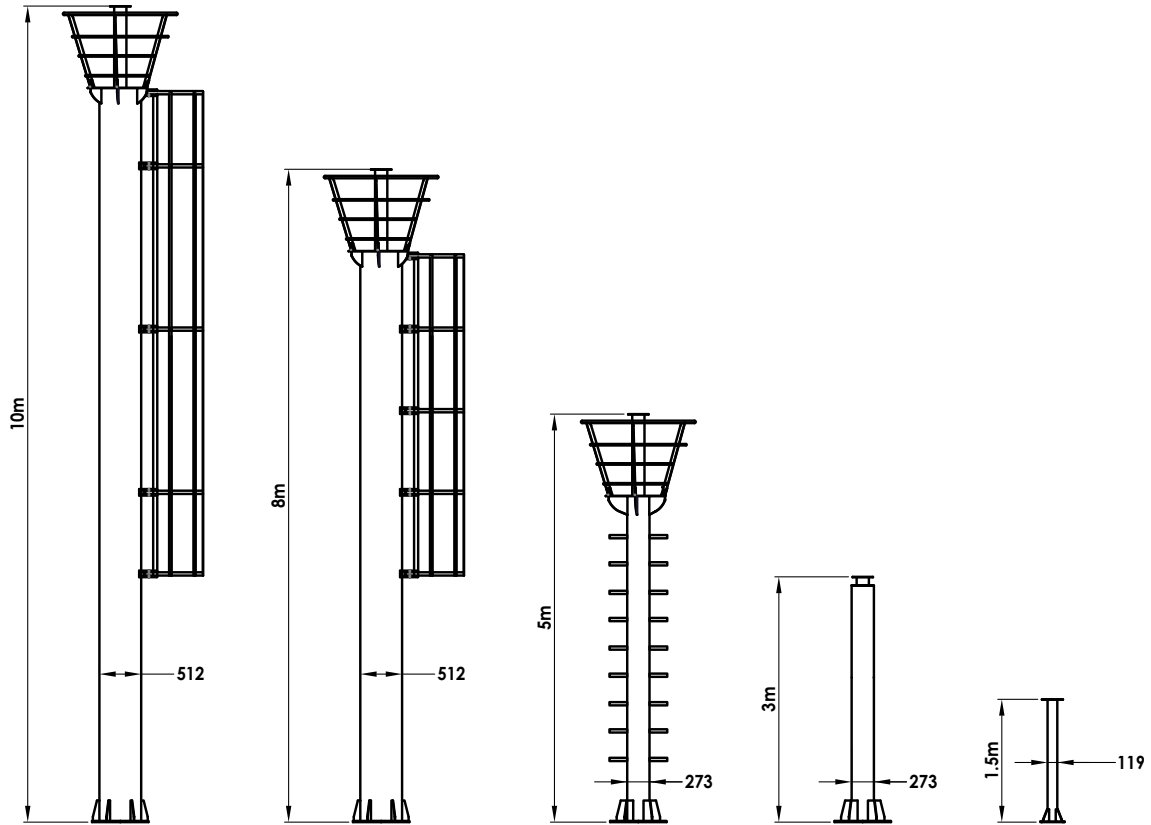

MPM

Options

Solar module supports and battery box on top platform.

Lightning protection system.

Day marks.

Radar reflector.

Anti-falling protection with stainless-steel lifeline.

Other heights and designs available.

MPM

MODEL	MATERIAL	FOCAL HEIGHT	TOP PLATFORM
MPM15	Galvanised steel / Stainless steel	1.8 m	Ø 30 cm
MPM30	Galvanised steel / Stainless steel	3.3 m	Ø 30 cm
MPM50	Galvanised steel / Stainless steel	5.3 m	Ø 800 cm
MPM80	Galvanised steel / Stainless steel	8.1 m	Ø 800 cm
MPM100	Galvanised steel / Stainless steel	10.4 m	Ø 800 cm

Specifications subject to change without previous notice.

Mediterráneo Señales Marítimas, S.L. / ☎ +34 96 276 10 22 / ✉ msm@mesemar.com / 🌐 www.mesemar.com